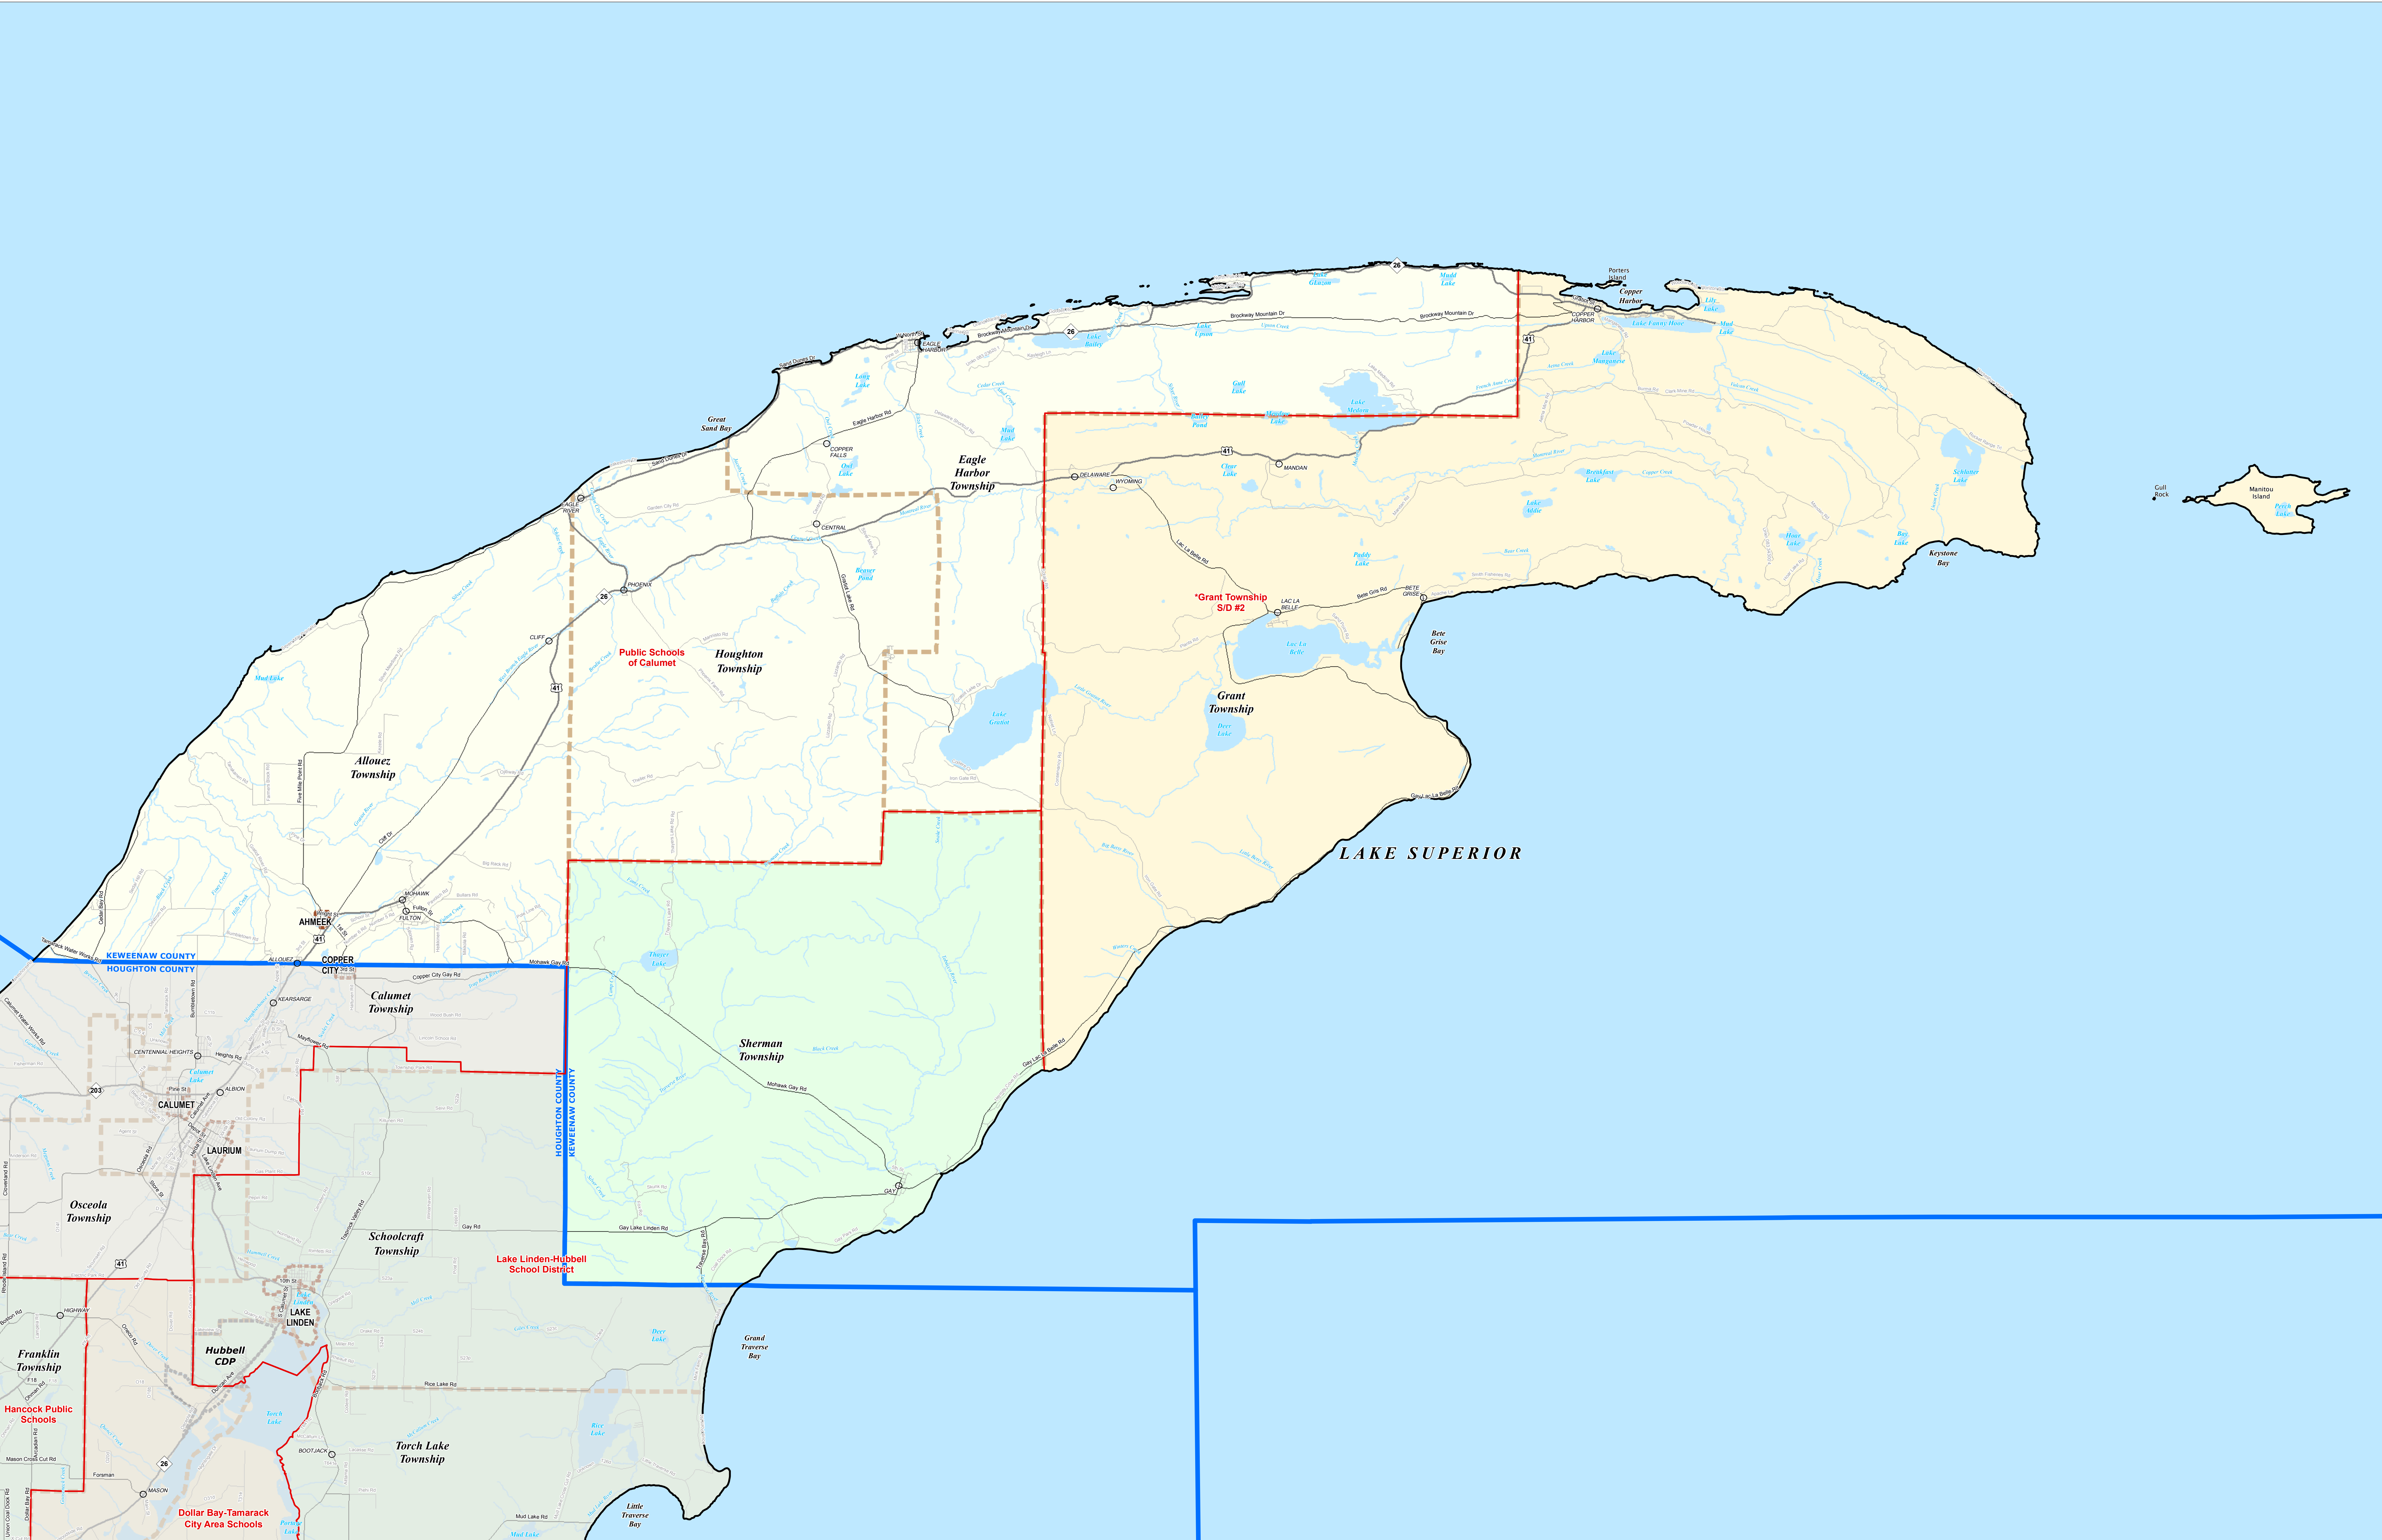

KEWEENAW COUNTY SCHOOL DISTRICTS

11/15/13

Legend

	Intermediate School District		County		Railroad
	School District		Unincorporated Place		Water Feature
	City		Freeway		River, Stream, or Drain
	Township		Highway		
	Village		Primary Road		
	Census Designated Place		Local Road		

Source: Michigan Geographic Framework, v13a